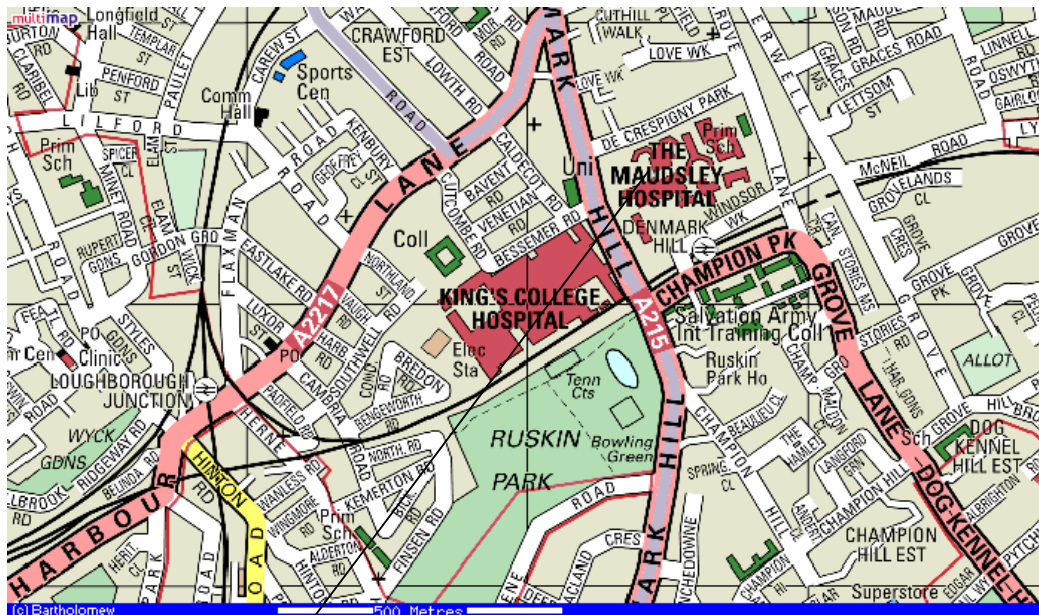

Southwark Education & Training Centre
STC Maudsley Hospital
Denmark Hill
London SE5 8AZ

Tel: 020 3228 2604 / 2605 / 2518
Internal 82604 / 82605 / 82518

Map for Southwark Education & Training Centre

Southwark Education & Training Centre

By Train:

To Denmark Hill from Victoria, Blackfriars, Lewisham, Dartford, Bromley South, Catford, Peckham Rye and Elephant & Castle

By Tube:

The nearest stations are the Oval and Elephant & Castle from where the journey has to be completed by bus

By Bus:

The following stop at the Maudsley Hospital: 40, 42, 68, 176, 185, 468, 484
The following stop at Camberwell Green (10 minutes walk): 12, 35, 36, 45, 148, 171, 345, 436

By Car:

It is possible, though difficult, to park in some of the nearby streets although spaces are few and care should be taken